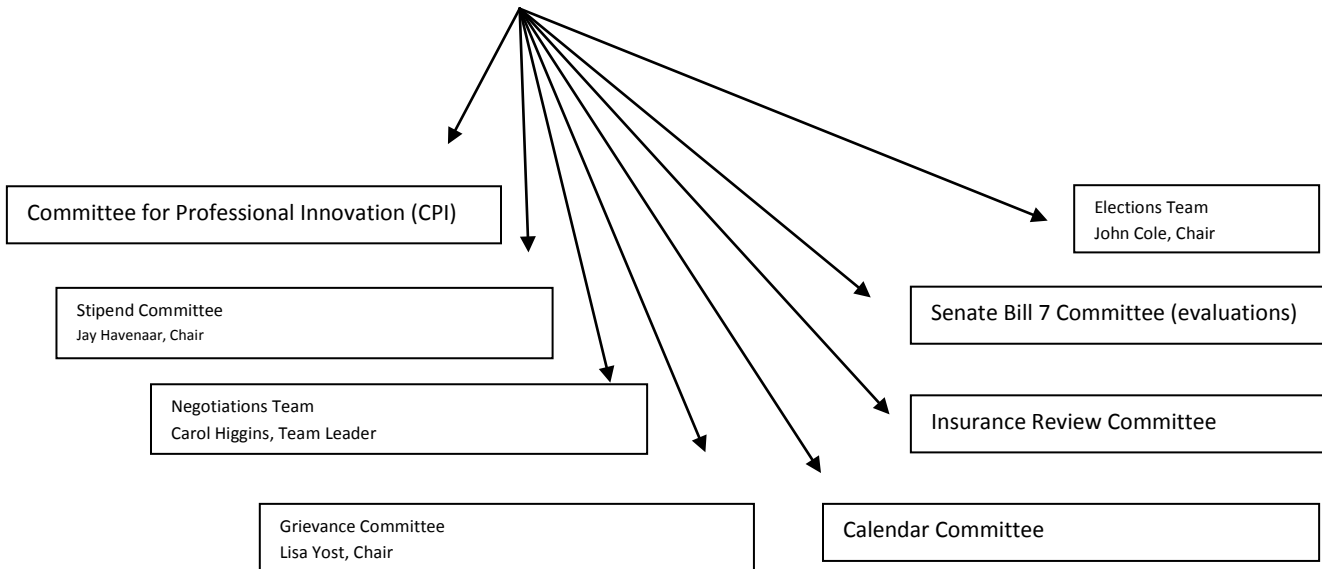

Committee for Professional Innovation (CPI)

Stipend Committee
Jay Havenaar, Chair

Negotiations Team
Carol Higgins, Team Leader

Grievance Committee
Lisa Yost, Chair

Elections Team
John Cole, Chair

Senate Bill 7 Committee (evaluations)

Insurance Review Committee

Calendar Committee