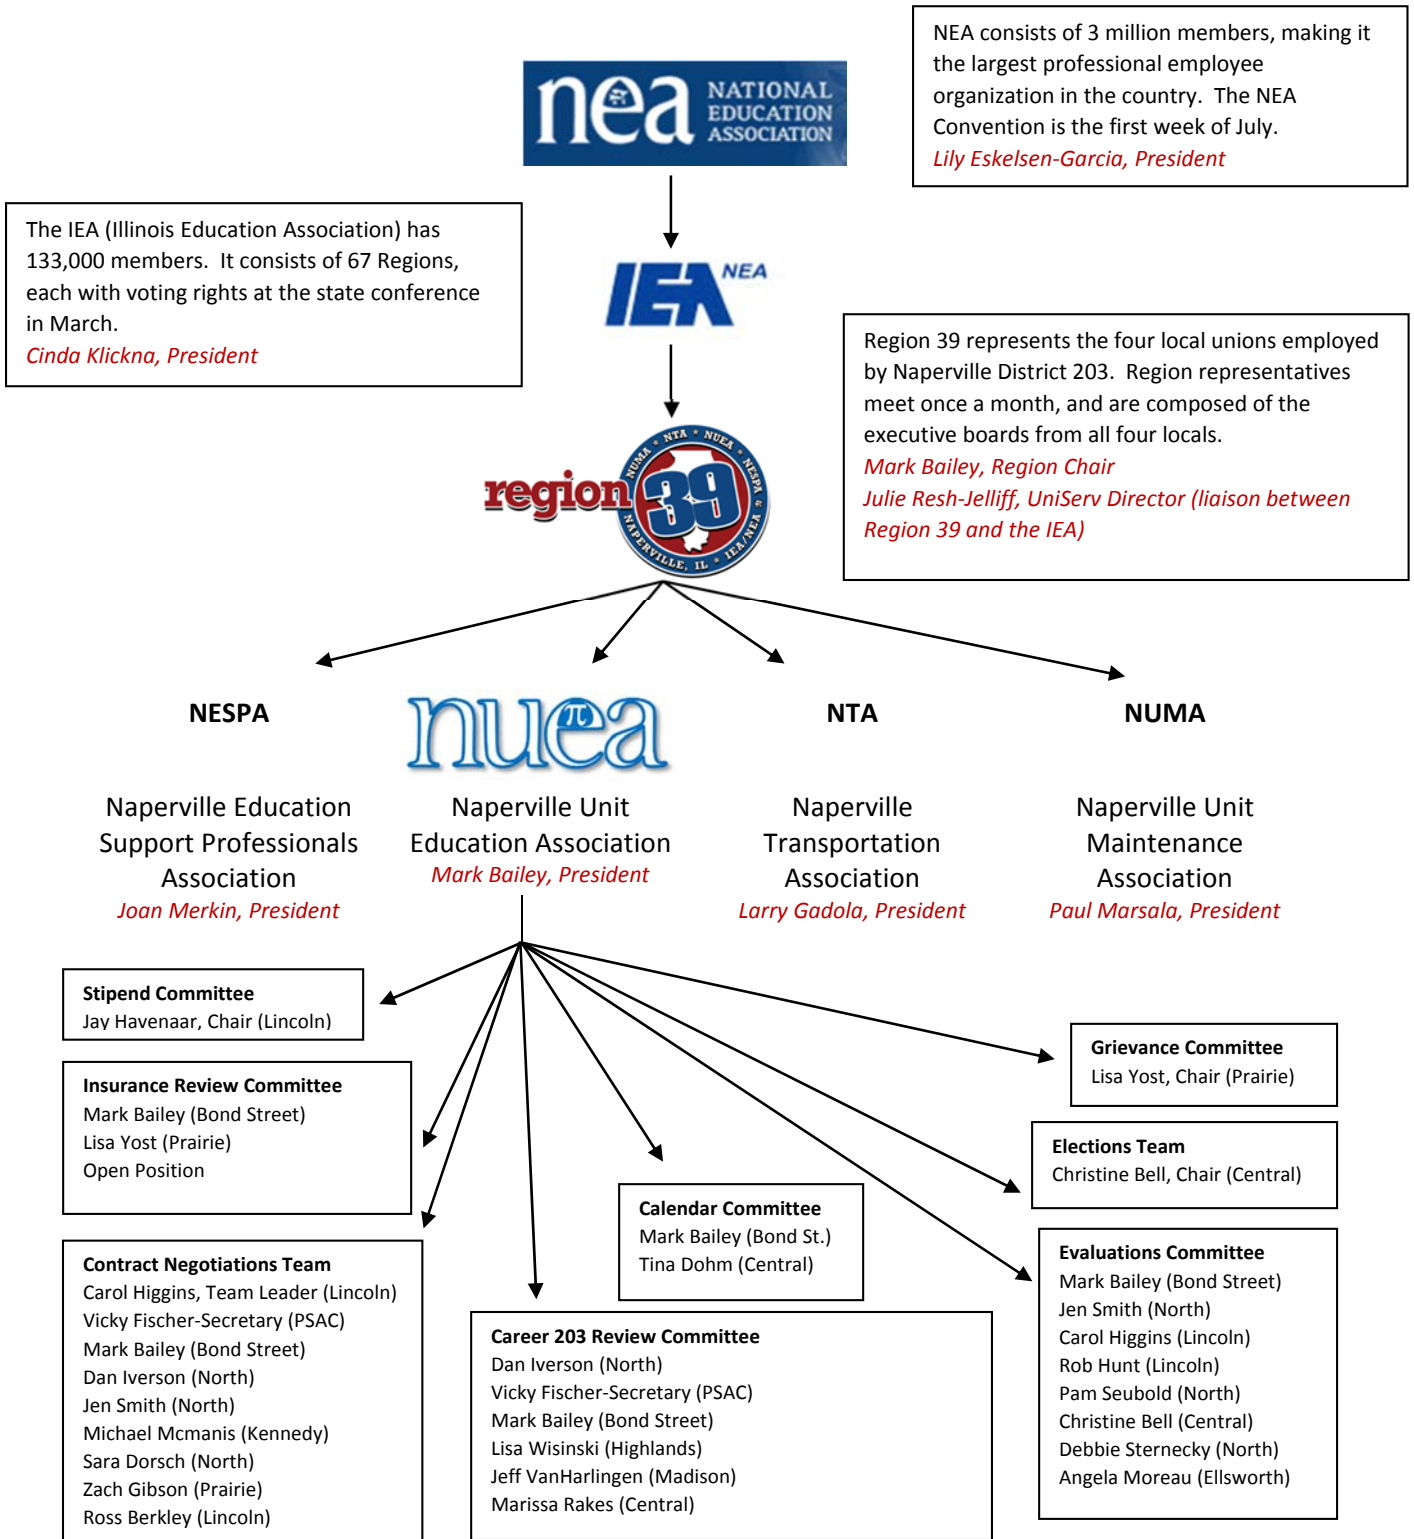

NUEA Organizational Chart 2015-2016

The IEA (Illinois Education Association) has 133,000 members. It consists of 67 Regions, each with voting rights at the state conference in March.
Cinda Klickna, President

NEA consists of 3 million members, making it the largest professional employee organization in the country. The NEA Convention is the first week of July.
Lily Eskelsen-Garcia, President

Region 39 represents the four local unions employed by Naperville District 203. Region representatives meet once a month, and are composed of the executive boards from all four locals.
Mark Bailey, Region Chair
Julie Resh-Jelliff, UniServ Director (liaison between Region 39 and the IEA)